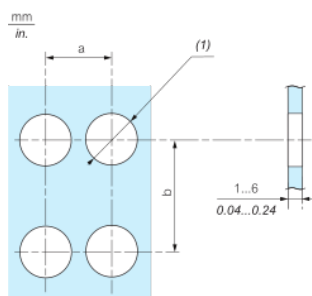

---

Dimensions

---

Mounting and Clearance

Panel cut-out

	Connection by Screw clamp terminals			
	a in mm	a in in.	b in mm	b in in.
•B2BA•C / •B2BL•C / •B2BP•C / •B2BS4•C / •B2BD•C / •B2BJ•C / •B2BG•C / •B2BW•C	40	1.57	30	1.18
•B2BC•C / •B2BS5•C / •B2BS8•C / •B2BT•C	40	1.57	40	1.57
•B2BR•C / •B2BS6•C	60	2.36	60	2.36

(1) Ø 22.5 mm / 0.89 in. recommended (Ø 22.3 mm<sub>0</sub><sup>+0.4</sup> / 0.88 in.<sub>0</sub><sup>+0.016</sup>)