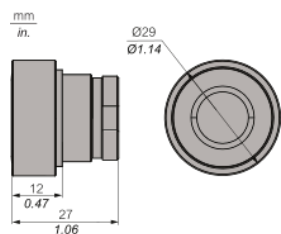

## Pakovanje

Unit Type of Package 1	PCE
Number of Units in Package 1	1
Package 1 Height	2,35 cm
Package 1 Width	2,7 cm
Package 1 Length	2,91 cm
Package 1 Weight	20 g
Unit Type of Package 2	S02
Number of Units in Package 2	150
Package 2 Height	15 cm
Package 2 Width	30 cm
Package 2 Length	40 cm
Package 2 Weight	4,97 kg
Unit Type of Package 3	P06
Number of Units in Package 3	3000
Package 3 Height	75 cm
Package 3 Width	60 cm
Package 3 Length	80 cm
Package 3 Weight	94,641 kg

---

Dimensions

---

Mounting and Clearance

Panel cut-out

	Connection by Screw clamp terminals			
	a in mm	a in in.	b in mm	b in in.
•B2BA•C / •B2BL•C / •B2BP•C / •B2BS4•C / •B2BD•C / •B2BJ•C / •B2BG•C / •B2BW•C	40	1.57	30	1.18
•B2BC•C / •B2BS5•C / •B2BS8•C / •B2BT•C	40	1.57	40	1.57
•B2BR•C / •B2BS6•C	60	2.36	60	2.36

(1) Ø 22.5 mm / 0.89 in. recommended (Ø 22.3 mm<sub>0</sub><sup>+0.4</sup> / 0.88 in.<sub>0</sub><sup>+0.016</sup>)