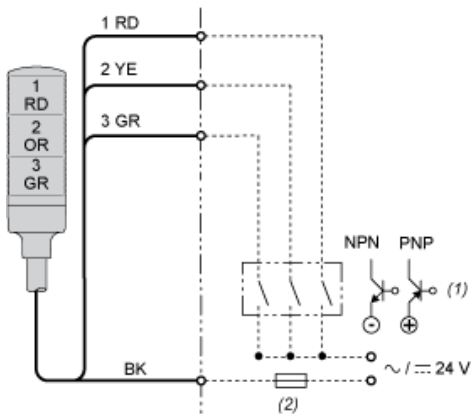

## Ugovorna garancija

Garancija	18 months
-----------	-----------

Mounting

Wiring

- (1) "ON" for lighting and/or applying continuous sound.
  - (2) Fuse (rated current: 0.5 A)
- RD : Red  
YE : Yellow  
GR : Green  
OR : Orange  
BK : Black