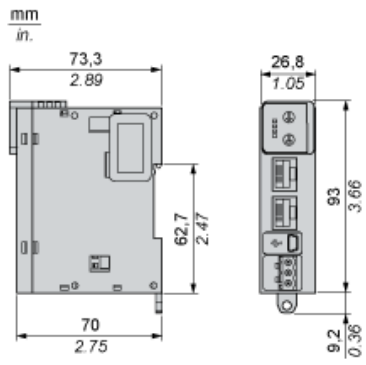

## Pakovanje

Unit Type of Package 1	PCE
Number of Units in Package 1	1
Package 1 Height	7,4 cm
Package 1 Width	10,4 cm
Package 1 Length	12,4 cm
Package 1 Weight	172,0 g
Unit Type of Package 2	S03
Number of Units in Package 2	18
Package 2 Height	30,0 cm
Package 2 Width	30,0 cm
Package 2 Length	40,0 cm
Package 2 Weight	3,75 kg

Dimensions

Side and Front Views

Spacing Requirements